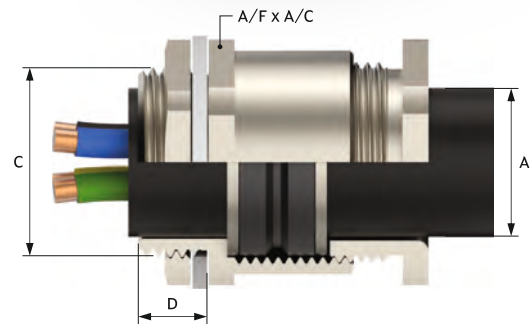

Single Compression Cable Gland

- Size** : 16mm to 115mm and 3/8" to 4"
- Standard** : BS 6121:Part-1:2005, EN 50262: 1999
- Function** : Providing seal on outer sheaths of unarmored cable in indoor and outdoor area.
- Ingress Protection** : IP65
- Material** : Brass BS 2874
- Thread** : Metric and BSC (ET)
- Operating Temp.** : -20°C to +80°C
- Features** : Outer Compression seal
- Accessories** : Shroud, Earth Tag, Lock Nut and Serrated Washer.

GLAND SELECTION CHART

Size	Standard Thread Size "C"		Thread Length "D"	Cable Range Dia. "A"		Across Flat	CAT NO.
	Metric	NPT		Min.	Max.		
3/8"	10	3/8"	7.50	10.00	12.00	18.00	CSCG-10
1/2"	12	1/2"	8.50	10.00	15.00	22.00	CSCG-12
5/8"	16	5/8"	8.00	10.00	16.00	21.00	CSCG-16
3/4"	19	3/4"	8.50	14.00	16.00	23.00	CSCG-19
7/8"	22	7/8"	8.50	16.50	17.50	25.00	CSCG-22
1"	25	1"	9.00	18.50	20.50	29.00	CSCG-25
1 1/8"	28	1 1/8"	10.00	22.50	27.50	35.00	CSCG-28
1 1/4"	32	1 1/4"	10.50	26.50	27.50	40.00	CSCG-32
1 3/8"	35	1 3/8"	10.50	29.50	33.00	44.00	CSCG-35
1 1/2"	38	1 1/2"	11.00	33.50	37.00	47.00	CSCG-38
1 3/4"	45	1 3/4"	11.00	37.50	40.00	54.00	CSCG-45
2"	50	2"	12.00	43.50	43.00	60.00	CSCG-50
2 1/4"	57	2 1/4"	13.00	49.00	52.00	68.00	CSCG-57
2 1/2"	63	2 1/2"	13.00	56.00	64.50	72.00	CSCG-63
2 3/4"	70	2 3/4"	14.00	61.50	67.50	80.00	CSCG-70
3"	75	3"	15.00	66.50	73.00	87.00	CSCG-75
3 1/4"	82	3 1/4"	16.00	72.50	74.00	92.00	CSCG-82
3 1/2"	88	3 1/2"	17.00	80.50	83.00	102.00	CSCG-88
4"	100	4"	18.00	84.00	95.00	110.00	CSCG-100